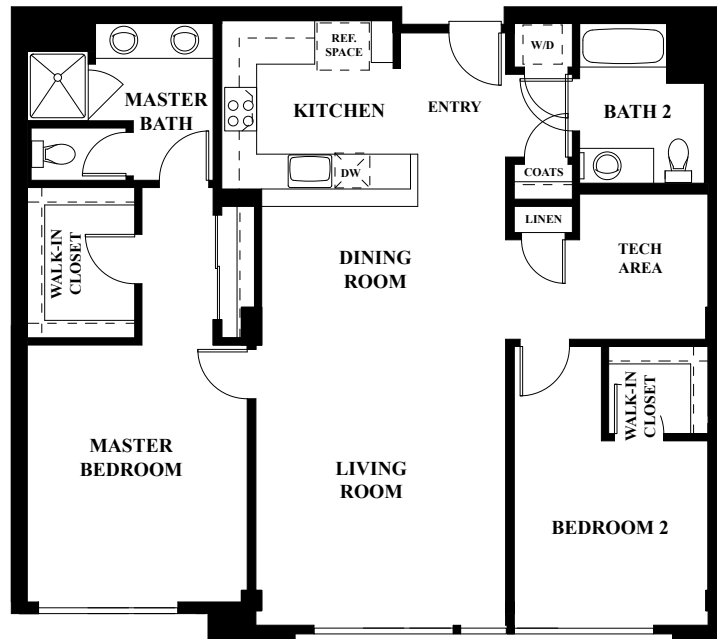

288  
third

PLAN C

Approximately 1,278 to 1,313 Square Feet

Two Bedrooms Plus

Two Baths

PRELIMINARY

Artist's conception of floor plan. In an effort to improve its product, Signature Properties reserves the right to change features and specifications without notice.